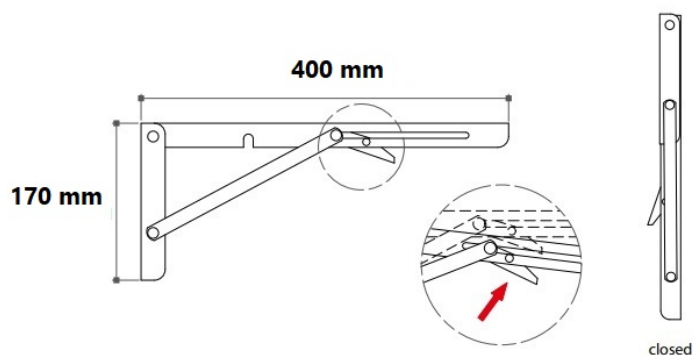

PRODUCT SHEET

Description:

Folding Bracket, Steel, Black, 400mm, Self Locking, Max Load: 60 KG pr. Pair, RAL 9005

Item number:

15.11.530-0

Units	Box	Carton	HS Code	Barcode
Pair	1	16	8302420090	 5704866506564

SISO A/S

Mileparken 11
DK-2740 Skovlunde
Denmark
VAT: DK 24786013

Phone +45 45 830 900

www.siso.dk
siso@siso.dk

Danske Bank
Nytorv Branch
Copenhagen
SWIFT: DABADKKK

Account no.
4180 3112 112936
IBAN Account
DK7230003112112936